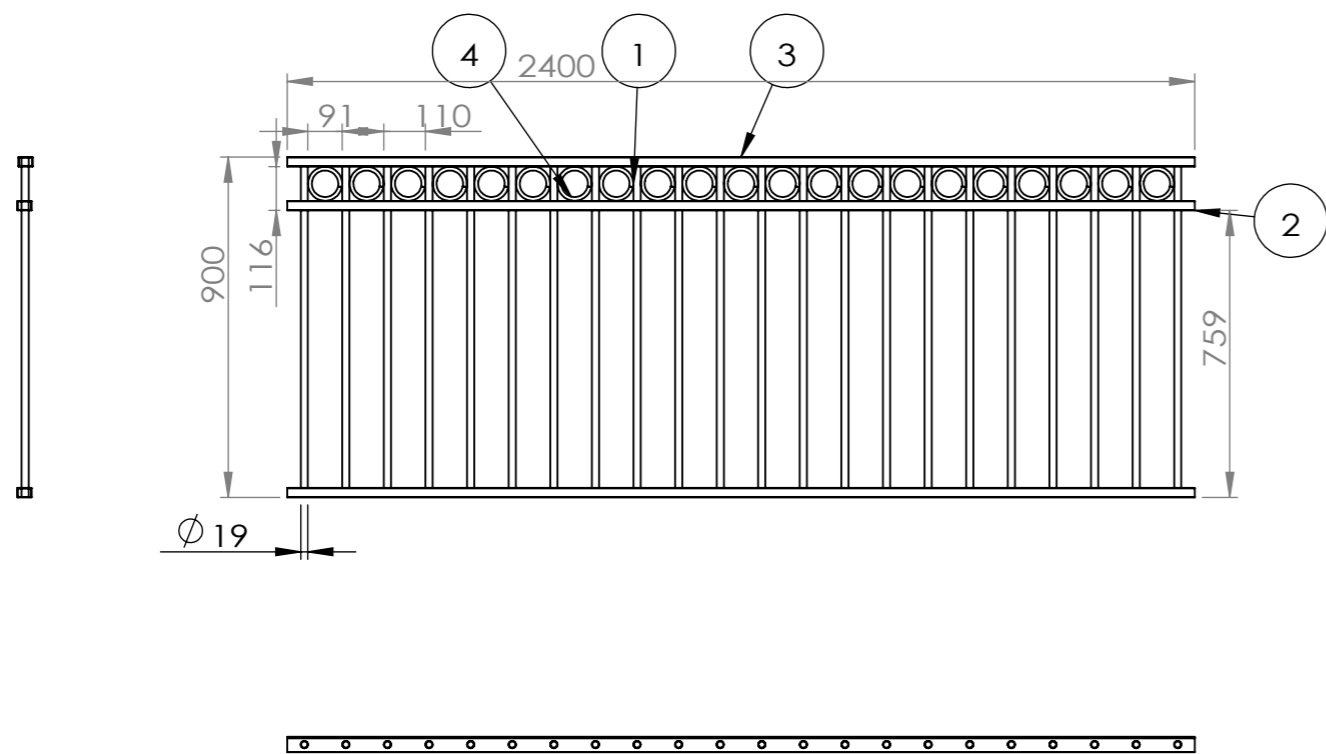

Ring Top Railing 2400 x 900

ITEM NO.	PART NUMBER	DESCRIPTION	QTY
1	11201	Aluminium 19*1.2*898.4mm	22
2	11302	Aluminium 38*25*1.6*2400mm	2
3	11302	Aluminium 38*25*1.6*2400mm-half-hole	1
4	0102	Ring 90mm	21

FENCE FOUNDRY

METAL FENCES & GATES

GENERAL NOTES:

1. UNLESS OTHERWISE SPECIFIED DIMENSIONS ARE MM.
2. ALL DIMENSIONS ARE BEFORE ANY FINISHING OR COATING.
3. ALL DIMENSIONS ARE ± 1 MM (UNLESS OTHERWISE NOTED).
4. Drawings are for reference only, and if there is any change, consult with management